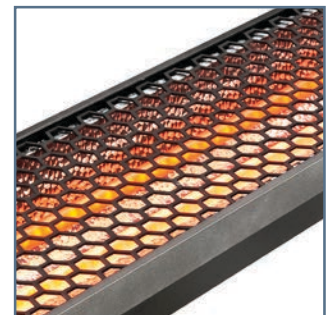

Commercial quality with a stylish hexagonal grille and black finish.

Model	Item Number	Running Costs**	Power	Current	Dimensions	Weight kg	Lead Length	Plug	Heating Area	Mounting Bracket	Flush Mount Kit	Extension Poles
THX2400DCR	0261165	60c / hr	2400 Watts	10 amps	979x170 x80mm	6 kg	1000 mm	Yes	7-12 m²	0098313	THXAC-034	0098309 (300mm) 0098310 (600mm)
THX3600DCR	0261166	90c / hr	3600 Watts	15 amps	1190x170x80mm	8 kg	1000 mm	No*	11-18 m²	0098313	THXAC-035	0098311 (900mm) 0098312 (1200mm)

Materials of Construction: Anodised alloy casing and end caps, with a powder coated grill (Black) IPX5.
** Running cost based off $0.25/kWh energy tariff.

*This unit must be installed by a licensed electrician