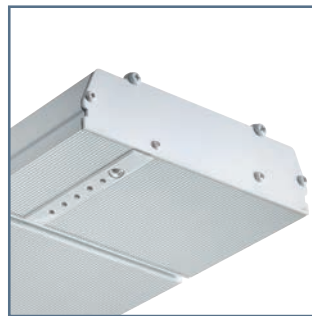

Control Panel with On/Off functionality, High/Low temperature settings, 1/2/4 hour timer.

Model	Item Number	Running Costs**	Power	Current	Dimensions	Weight kg	Lead Length	Plug	Heating Area	Standard Bracket	Flush Mount Kit	Extension Poles
THE2400RA	0261162	60c / hr	2400 Watts	10 amps	1306x170x42.7mm	7 kg	1000 mm	Yes	4-5 m²	3171585	0177027	3171579 (300mm) 3171580 (600mm)
THE3200RA*	0261163	80c / hr	3200 Watts	13.3 amps	1710x170x42.7 mm	9 kg	1000 mm	No	5-6 m²	3171585	0177028	3171582 (900mm) 3171583 (1200mm)

Materials of Construction: High temperature off-white ceramic coated extruded alloy. IP55 Rated.
** Running cost based off $0.25/kWh energy tariff.

*This unit must be installed by a licensed electrician